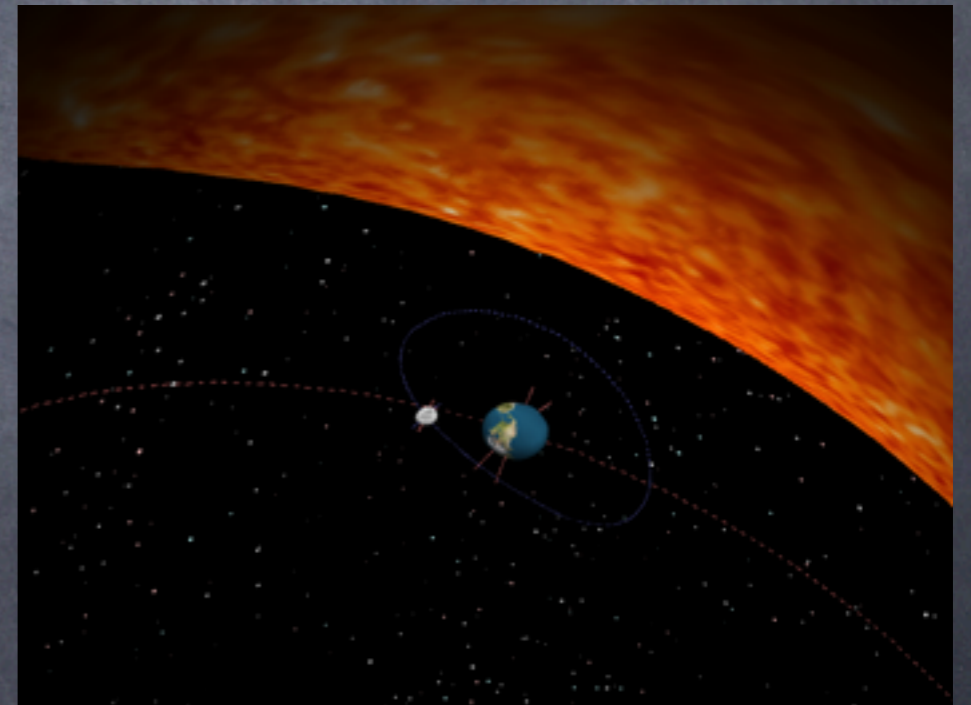

Converting movie content

- Planetarium movies generally exist as fisheye projected frames.
- Extract frames, warp fisheye, build new movie.
- Includes correction for intensity variation.

Fisheye

uvxy
warp map
file

Warped

Interactive content

- Warp using xyuv mapping files.
- Two approaches, cubic texture and geometry warping.

xyuv
warp map
file

Warped

Pixel efficiency and dome coverage

Full
fisheye

59%